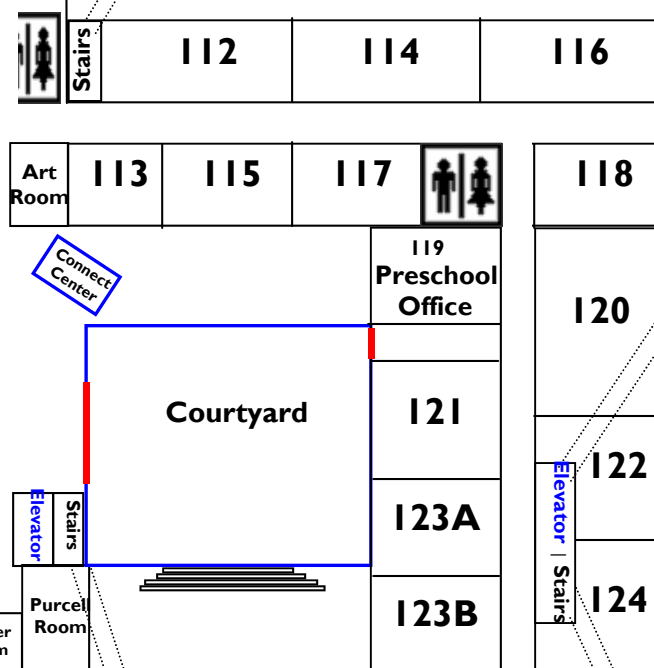

**SUNDAY MORNING CLASS SCHEDULE**  
**SUMMER 2018**  
(Good thru August 26)

<b>CHILDREN &amp; YOUTH</b>	<b>8:00 A.M.</b>	<b>9:30 A.M.</b>	<b>11:00 A.M.</b>	
Infants (non-mobile)	112	115	115	
Crawlers	↓	115	115	
Young walkers / Toddlers		115	115	
Twos (9/1/15 - 8/31/16)		112	112	
Threes (9/1/14 - 8/31/15)		116	112	
Fours (9/1/13 - 8/31/14)		116	112	
TK (9/1/12-8/31/13)		Sanctuary	Godly Play (Grades K-5) in Room G1 or worship in the Sanctuary.  Worship includes an opportunity for children to leave (part way through the service most Sundays) and have age-appropriate worship experience with our staff and volunteers.	Sanctuary
Kindergarten	↓	Chapel		↓
Grade 1				
Grades 2 & 3				
Grades 4 & 5				
Grades 6 - 12				

**\* Main Level \***

**First Floor**

**Ground Floor/  
Parking Lot**

Covered drive/drop-off

Hwy 115/Main Street