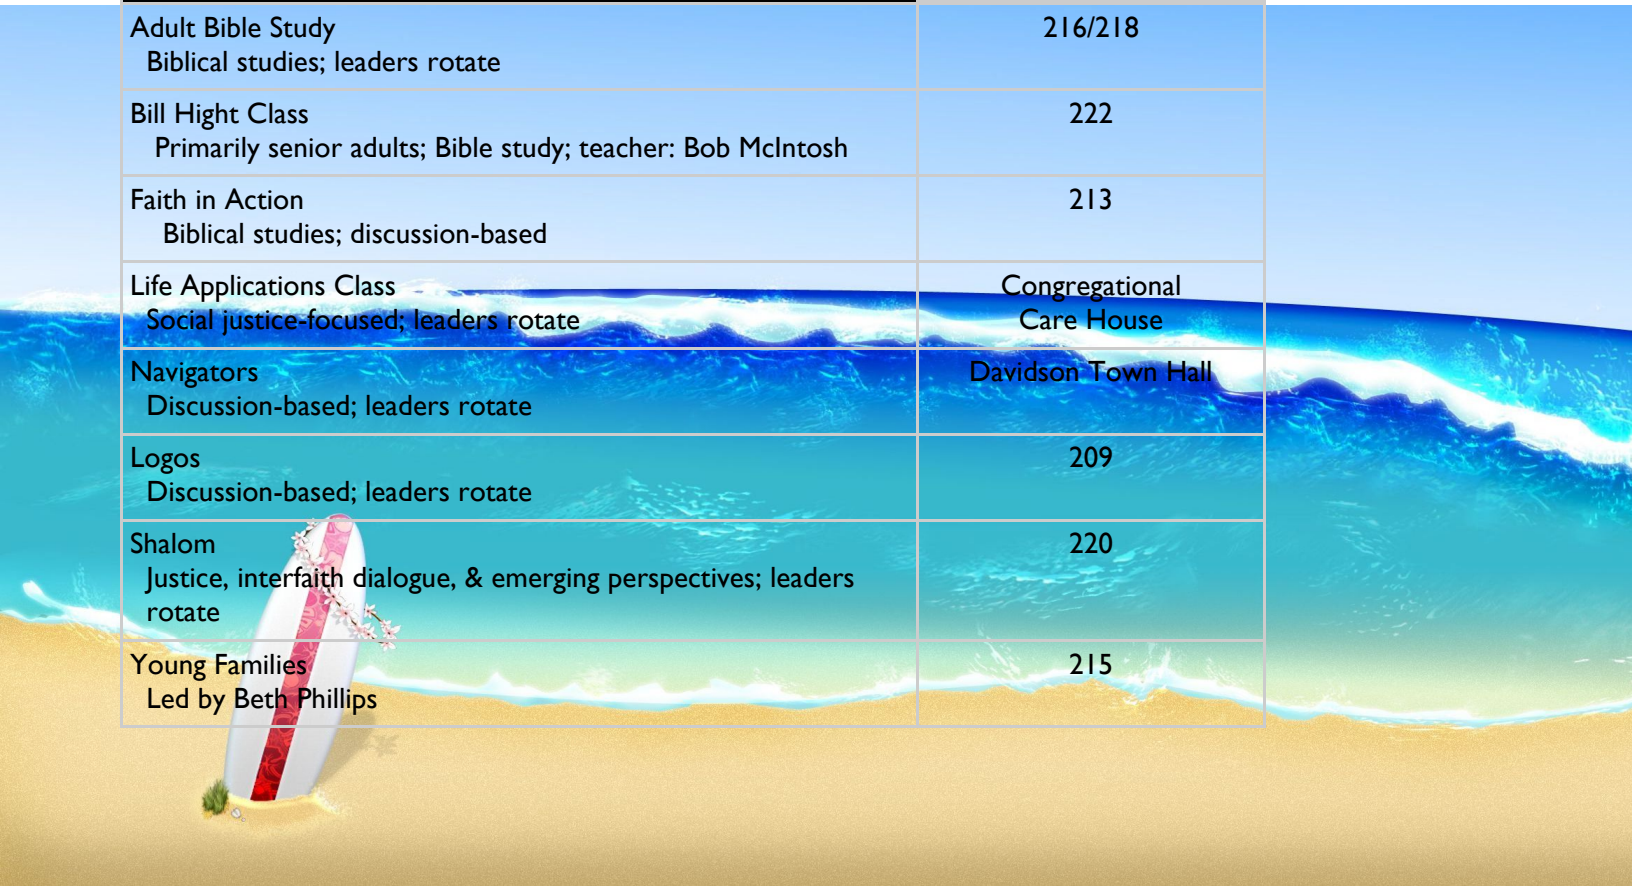

**SUNDAY MORNING CLASS SCHEDULE**  
**SUMMER 2018**  
(Good thru August 26)

<b>CHILDREN &amp; YOUTH</b>	<b>8:00 A.M.</b>	<b>9:30 A.M.</b>	<b>11:00 A.M.</b>	
Infants (non-mobile)	112	115	115	
Crawlers	↓	115	115	
Young walkers / Toddlers		115	115	
Twos (9/1/15 - 8/31/16)		112	112	
Threes (9/1/14 - 8/31/15)		116	112	
Fours (9/1/13 - 8/31/14)		116	112	
TK (9/1/12-8/31/13)		Sanctuary	Godly Play (Grades K-5) in Room G1 or worship in the Sanctuary.  Worship includes an opportunity for children to leave (part way through the service most Sundays) and have age-appropriate worship experience with our staff and volunteers.	Sanctuary
Kindergarten	↓	Chapel		↓
Grade 1				
Grades 2 & 3				
Grades 4 & 5				
Grades 6 - 12				

<b>ADULT CLASSES</b> For more information & suggestions, contact Rev. Linda Zastovnik, Associate Pastor for Adult Faith Formation	<b>9:30 A.M.</b>
Adult Bible Study Biblical studies; leaders rotate	216/218
Bill Hight Class Primarily senior adults; Bible study; teacher: Bob McIntosh	222
Faith in Action Biblical studies; discussion-based	213
Life Applications Class Social justice-focused; leaders rotate	Congregational Care House
Navigators Discussion-based; leaders rotate	Davidson Town Hall
Logos Discussion-based; leaders rotate	209
Shalom Justice, interfaith dialogue, & emerging perspectives; leaders rotate	220
Young Families Led by Beth Phillips	215