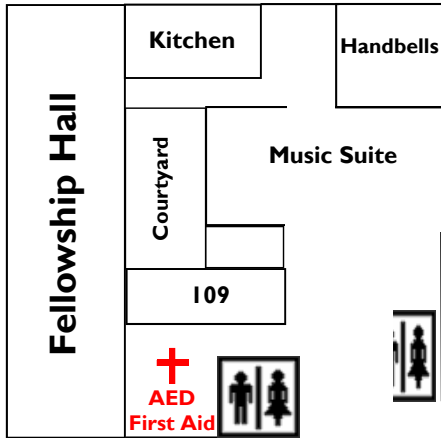

**SUNDAY MORNING CLASS SCHEDULE**  
**SUMMER 2018**  
(Good thru August 26)

<b>CHILDREN &amp; YOUTH</b>	<b>8:00 A.M.</b>	<b>9:30 A.M.</b>	<b>11:00 A.M.</b>	
Infants (non-mobile)	112	115	115	
Crawlers	↓	115	115	
Young walkers / Toddlers		115	115	
Twos (9/1/15 - 8/31/16)		112	112	
Threes (9/1/14 - 8/31/15)		116	112	
Fours (9/1/13 - 8/31/14)		116	112	
TK (9/1/12-8/31/13)		Sanctuary	Godly Play (Grades K-5) in Room G1 or worship in the Sanctuary.  Worship includes an opportunity for children to leave (part way through the service most Sundays) and have age-appropriate worship experience with our staff and volunteers.	Sanctuary
Kindergarten	↓	Chapel		↓
Grade 1				
Grades 2 & 3				
Grades 4 & 5				
Grades 6 - 12				

<b>ADULT CLASSES</b> For more information & suggestions, contact Rev. Linda Zastovnik, Associate Pastor for Adult Faith Formation	<b>9:30 A.M.</b>
Adult Bible Study Biblical studies; leaders rotate	216/218
Bill Hight Class Primarily senior adults; Bible study; teacher: Bob McIntosh	222
Faith in Action Biblical studies; discussion-based	213
Life Applications Class Social justice-focused; leaders rotate	Congregational Care House
Navigators Discussion-based; leaders rotate	Davidson Town Hall
Logos Discussion-based; leaders rotate	209
Shalom Justice, interfaith dialogue, & emerging perspectives; leaders rotate	220
Young Families Led by Beth Phillips	215

**\* Main Level \***

**First Floor**

**Ground Floor/  
Parking Lot**

Covered drive/drop-off

Hwy 115/Main Street