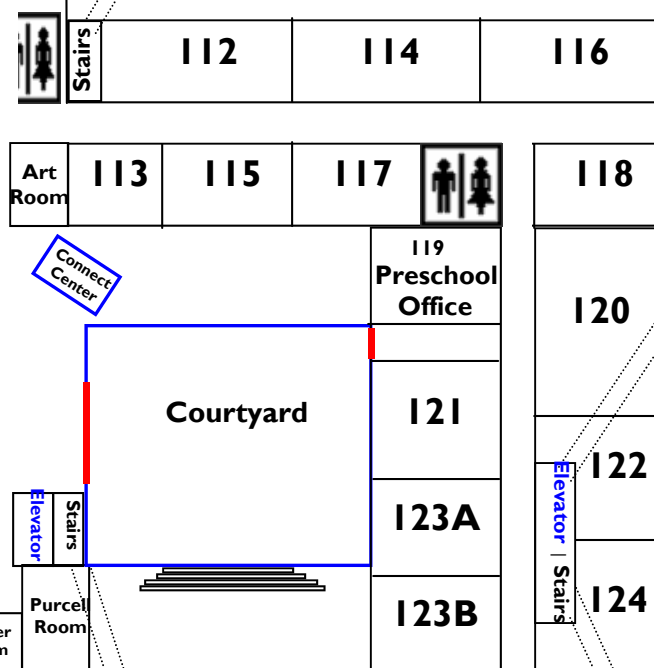

SUNDAY MORNING CLASS SCHEDULE
SUMMER 2018
 (Good thru August 26)

CHILDREN & YOUTH	8:00 A.M.	9:30 A.M.	11:00 A.M.
Infants (non-mobile)	112 ↓	113	113
Crawlers		115	115
Young walkers (born after 8/31/16)		117	117
Toddlers (9/1/15 - 8/31/16)		112	117
Twos (9/1/14 - 8/31/15)		114	112
Threes (9/1/13 - 8/31/14)		116	112
Fours (9/1/12 - 8/31/13)		120	112
Godly Play (Grades K - 5)	Sanctuary ↓	Room G1 or Sanctuary with family ↓	Sanctuary ↓
Kindergarten			
Grade 1			
Grades 2 & 3			
Grades 4 & 5			
Grades 6 - 12		Chapel	

*** Main Level ***

First Floor

Hwy 115/Main Street

Ground Floor/ Parking Lot

Covered drive/drop-off