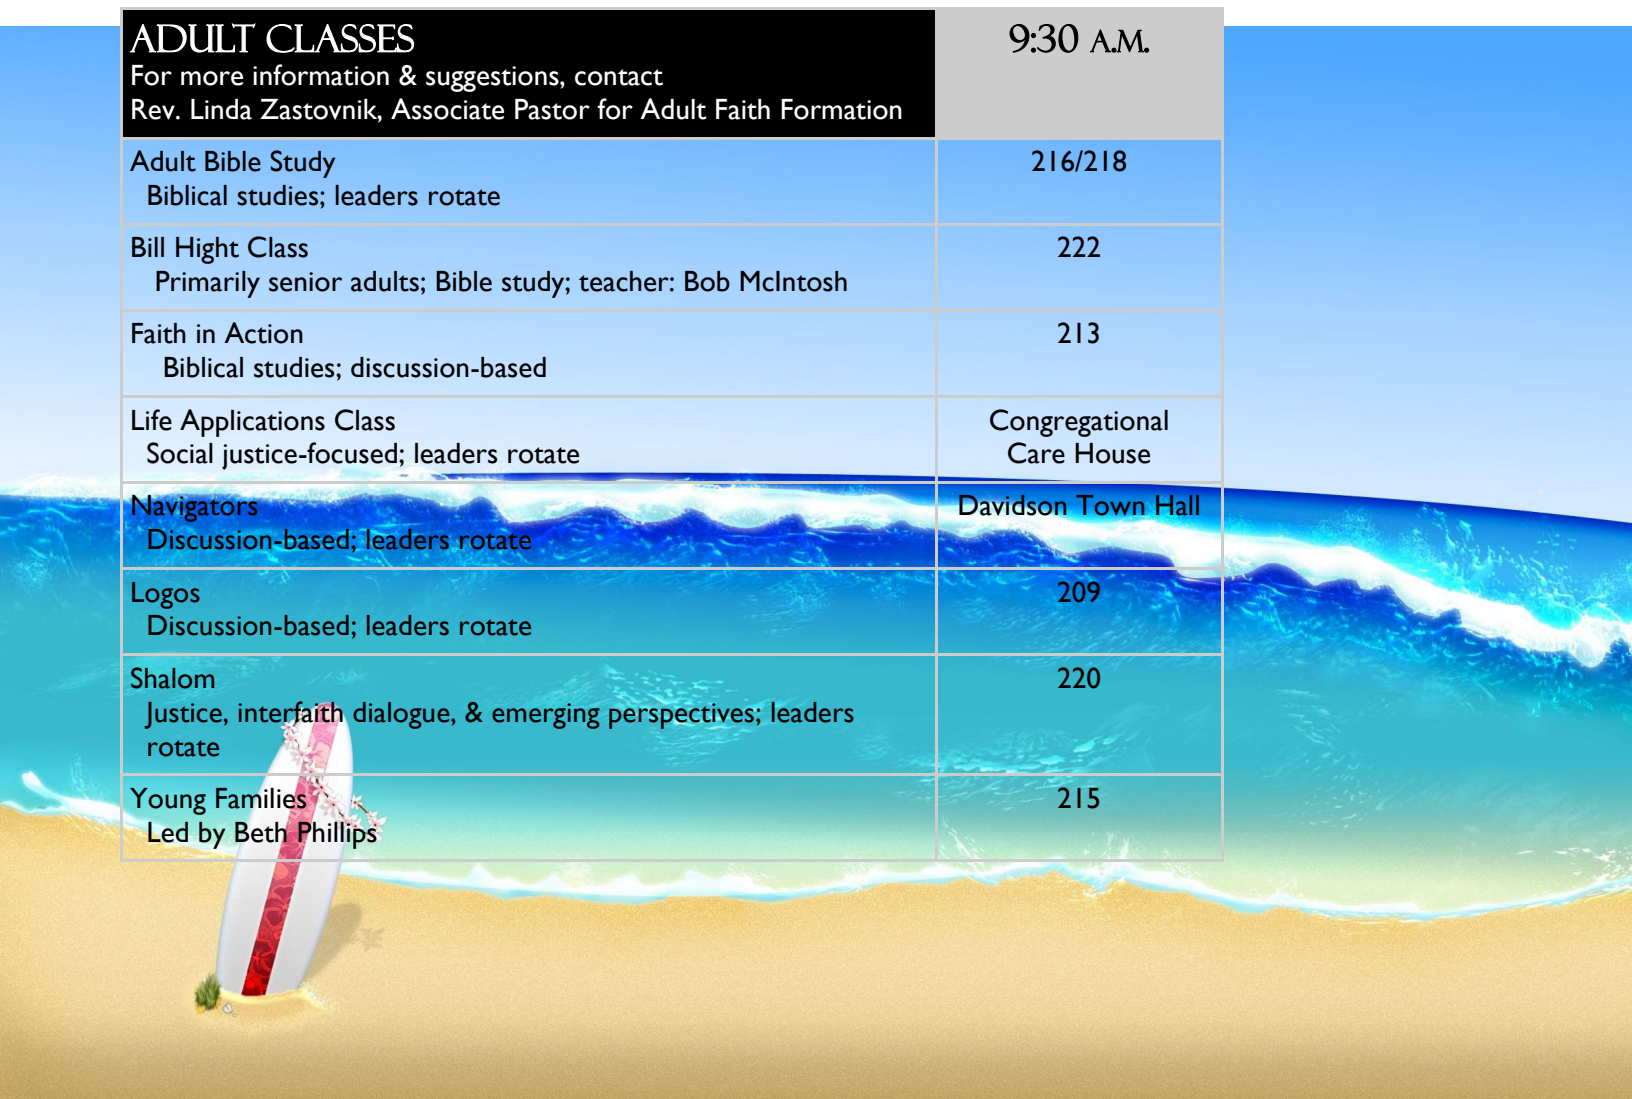

SUNDAY MORNING CLASS SCHEDULE
SUMMER 2018
 (Good thru August 26)

CHILDREN & YOUTH	8:00 A.M.	9:30 A.M.	11:00 A.M.
Infants (non-mobile)	112 ↓	113	113
Crawlers		115	115
Young walkers (born after 8/31/16)		117	117
Toddlers (9/1/15 - 8/31/16)		112	117
Twos (9/1/14 - 8/31/15)		114	112
Threes (9/1/13 - 8/31/14)		116	112
Fours (9/1/12 - 8/31/13)		120	112
Godly Play (Grades K - 5)	Sanctuary ↓	Room G1 or Sanctuary with family ↓	Sanctuary ↓
Kindergarten			
Grade 1			
Grades 2 & 3			
Grades 4 & 5			
Grades 6 - 12		Chapel	

ADULT CLASSES For more information & suggestions, contact Rev. Linda Zastovnik, Associate Pastor for Adult Faith Formation	9:30 A.M.
Adult Bible Study Biblical studies; leaders rotate	216/218
Bill Hight Class Primarily senior adults; Bible study; teacher: Bob McIntosh	222
Faith in Action Biblical studies; discussion-based	213
Life Applications Class Social justice-focused; leaders rotate	Congregational Care House
Navigators Discussion-based; leaders rotate	Davidson Town Hall
Logos Discussion-based; leaders rotate	209
Shalom Justice, interfaith dialogue, & emerging perspectives; leaders rotate	220
Young Families Led by Beth Phillips	215