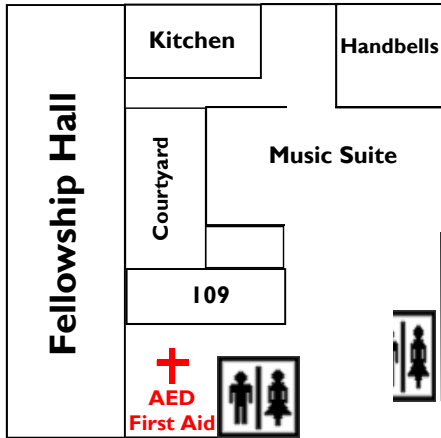

SUNDAY MORNING CLASS SCHEDULE
SUMMER 2018
 (Good thru August 26)

CHILDREN & YOUTH	8:00 A.M.	9:30 A.M.	11:00 A.M.
Infants (non-mobile)	112 ↓	113	113
Crawlers		115	115
Young walkers (born after 8/31/16)		117	117
Toddlers (9/1/15 - 8/31/16)		112	117
Twos (9/1/14 - 8/31/15)		114	112
Threes (9/1/13 - 8/31/14)		116	112
Fours (9/1/12 - 8/31/13)		120	112
Godly Play (Grades K - 5)	Sanctuary ↓	Room G1 or Sanctuary with family ↓	Sanctuary ↓
Kindergarten			
Grade 1			
Grades 2 & 3			
Grades 4 & 5			
Grades 6 - 12		Chapel	

ADULT CLASSES For more information & suggestions, contact Rev. Linda Zastovnik, Associate Pastor for Adult Faith Formation	9:30 A.M.
Adult Bible Study Biblical studies; leaders rotate	216/218
Bill Hight Class Primarily senior adults; Bible study; teacher: Bob McIntosh	222
Faith in Action Biblical studies; discussion-based	213
Life Applications Class Social justice-focused; leaders rotate	Congregational Care House
Navigators Discussion-based; leaders rotate	Davidson Town Hall
Logos Discussion-based; leaders rotate	209
Shalom Justice, interfaith dialogue, & emerging perspectives; leaders rotate	220
Young Families Led by Beth Phillips	215

*** Main Level ***

First Floor

Hwy 115/Main Street

Ground Floor/ Parking Lot

Covered drive/drop-off