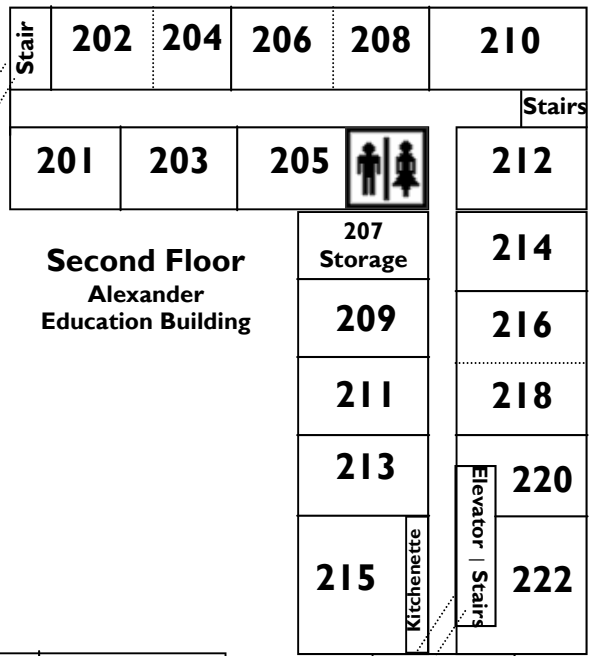

SUNDAY MORNING CLASS SCHEDULE
SUMMER 2018
 (Good thru August 26)

CHILDREN & YOUTH	8:00 A.M.	9:30 A.M.	11:00 A.M.
Infants (non-mobile)	112 ↓	113	113
Crawlers		115	115
Young walkers (born after 8/31/16)		117	117
Toddlers (9/1/15 - 8/31/16)		112	117
Twos (9/1/14 - 8/31/15)		114	112
Threes (9/1/13 - 8/31/14)		116	112
Fours (9/1/12 - 8/31/13)		120	112
Godly Play (Grades K - 5)	Sanctuary ↓	Room G1 or Sanctuary with family ↓	Sanctuary ↓
Kindergarten			
Grade 1			
Grades 2 & 3			
Grades 4 & 5			
Grades 6 - 12		Chapel	

*** Main Level ***

First Floor

Hwy 115/Main Street

Ground Floor/ Parking Lot

Covered drive/drop-off